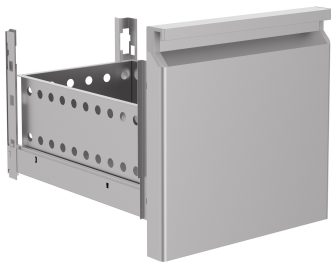

**DRAWERSET 1-DRAWER FOR  
7450.0755-0760-0765 CombiSteel doesn't give  
any warranty on the installation of the  
drawerset**

€540.00

SKU:

7451.0190

EAN code	6017440567547	Type	Standard Line
Parcel ready	No	Net weight(kg)	5
Brand	COMBISTEEL		