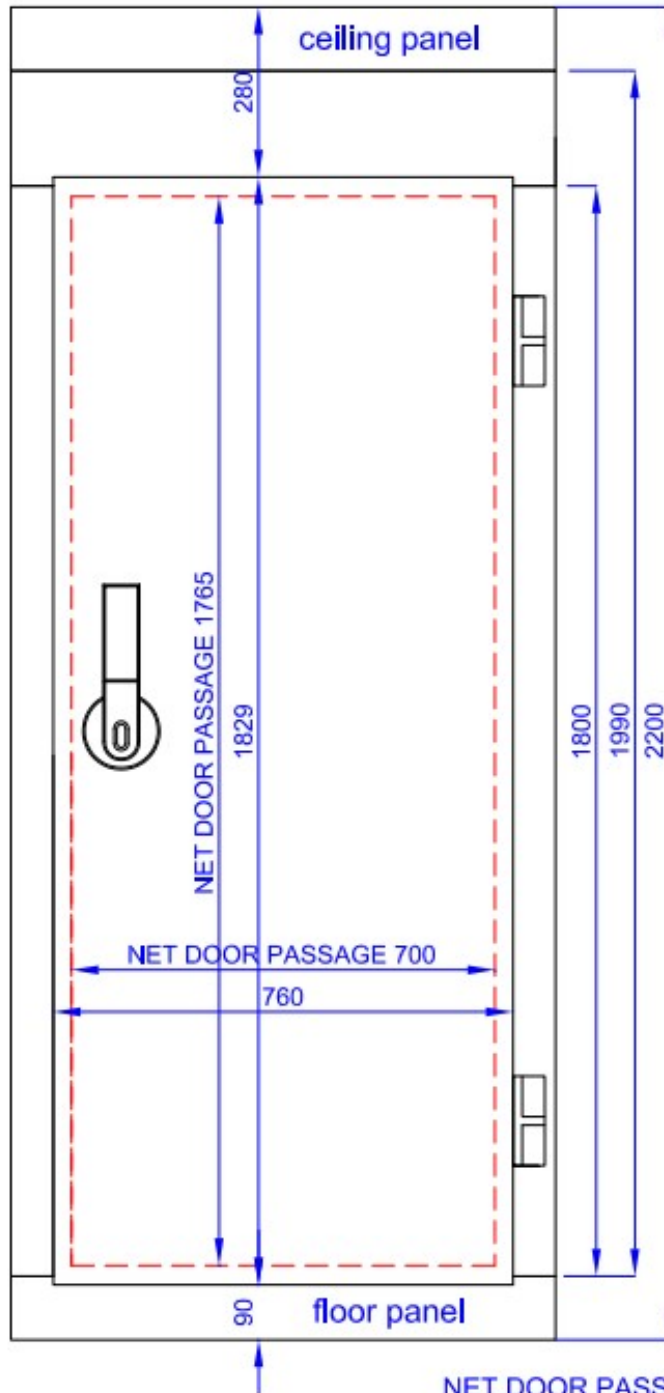

## COLD AND FREEZER ROOM 2400x3000x2200 - 120 MM

€7,085.00

SKU:

7489.2105

### Key features:

- Winding lock system
- Excl. motor
- Stainless steel 430 floor of 1 mm thickness
- Freezer model with pressure valve and door heating
- Reversible door

EAN code	7435137840817	Type	Pro Line
Width (mm)	2400	Depth (mm)	3000
Height (mm)	2200	Gross Weight (kg)	545
Capacity (m3)	11,7	Doors clear opening WxH (mm)	700x1765
Dim. interior WxDxH (mm)	2160x2760x1960	Lockable	Yes
Door left / right hinging	Right	Door reversible	Yes
Width door (mm)	700	Insulation thickness (mm)	120
Brand	COMBISTEEL		

NET DOOR PASSAGE : 700x1765  
DOOR DIMENSIONS : 760x1829