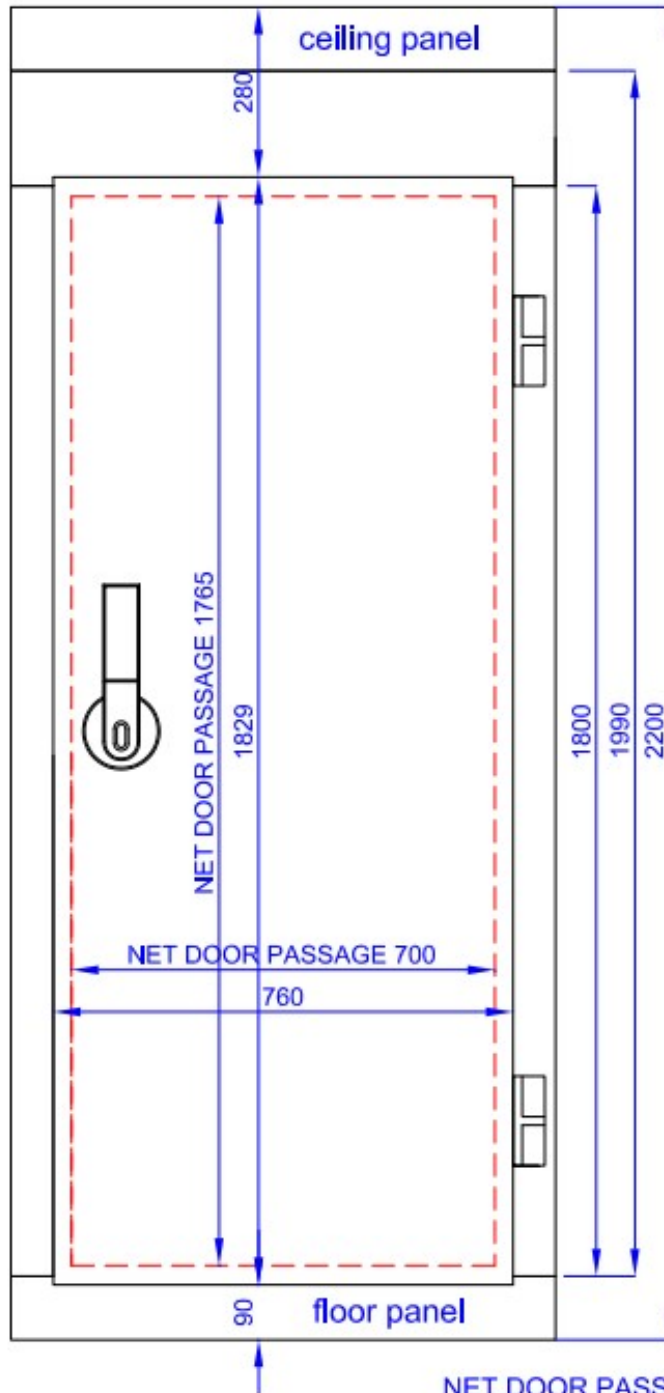

## COLD AND FREEZER ROOM 2100x3000x2200 - 120 MM \*TRANSPORT ON REQUEST\*

€6,225.00

SKU:

7489.2080

### Key features:

- Winding lock system
- Excl. motor
- Stainless steel 430 floor of 1 mm thickness
- Freezer model with pressure valve and door heating
- Reversible door

EAN code	7435137839873	Type	Pro Line
Width (mm)	2100	Depth (mm)	3000
Height (mm)	2200	Gross Weight (kg)	525
Capacity (m3)	10,1	Doors clear opening WxH (mm)	700x1765
Dim. interior WxDxH (mm)	1860x2760x1960	Lockable	Yes
Door left / right hinging	Right	Door reversible	Yes
Width door (mm)	700	Insulation thickness (mm)	120
Brand	COMBISTEEL		

NET DOOR PASSAGE : 700x1765  
DOOR DIMENSIONS : 760x1829