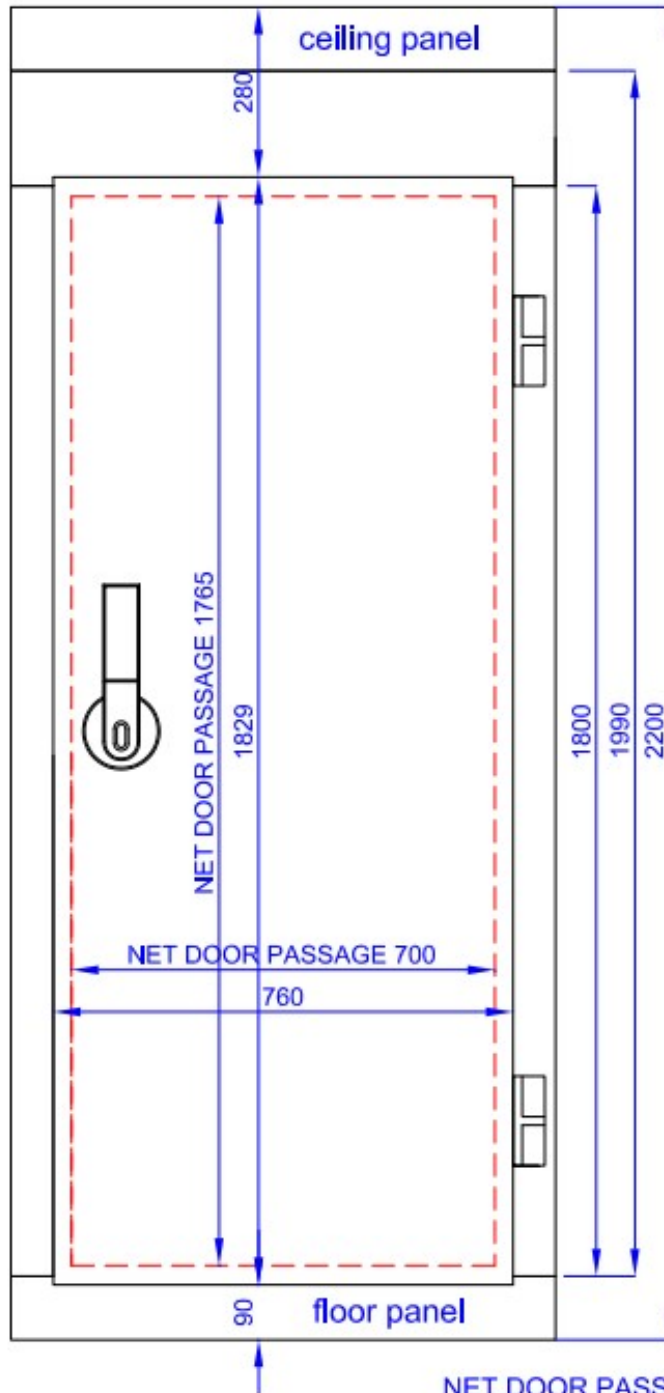

COLD AND FREEZER ROOM 1500x1500x2200 - 120 MM

€3,760.00

SKU:

7489.2010

Key features:

- Winding lock system
- Excl. motor
- Stainless steel 430 floor of 1 mm thickness
- Freezer model with pressure valve and door heating
- Reversible door

EAN code	7435137838883	Type	Pro Line
Width (mm)	1500	Depth (mm)	1500
Height (mm)	2200	Gross Weight (kg)	320
Capacity (m3)	3,1	Doors clear opening WxH (mm)	700x1765
Dim. interior WxDxH (mm)	1260x1260x1960	Lockable	Yes
Door left / right hinging	Right	Door reversible	Yes
Width door (mm)	700	Insulation thickness (mm)	120
Brand	COMBISTEEL		

NET DOOR PASSAGE : 700x1765
DOOR DIMENSIONS : 760x1829