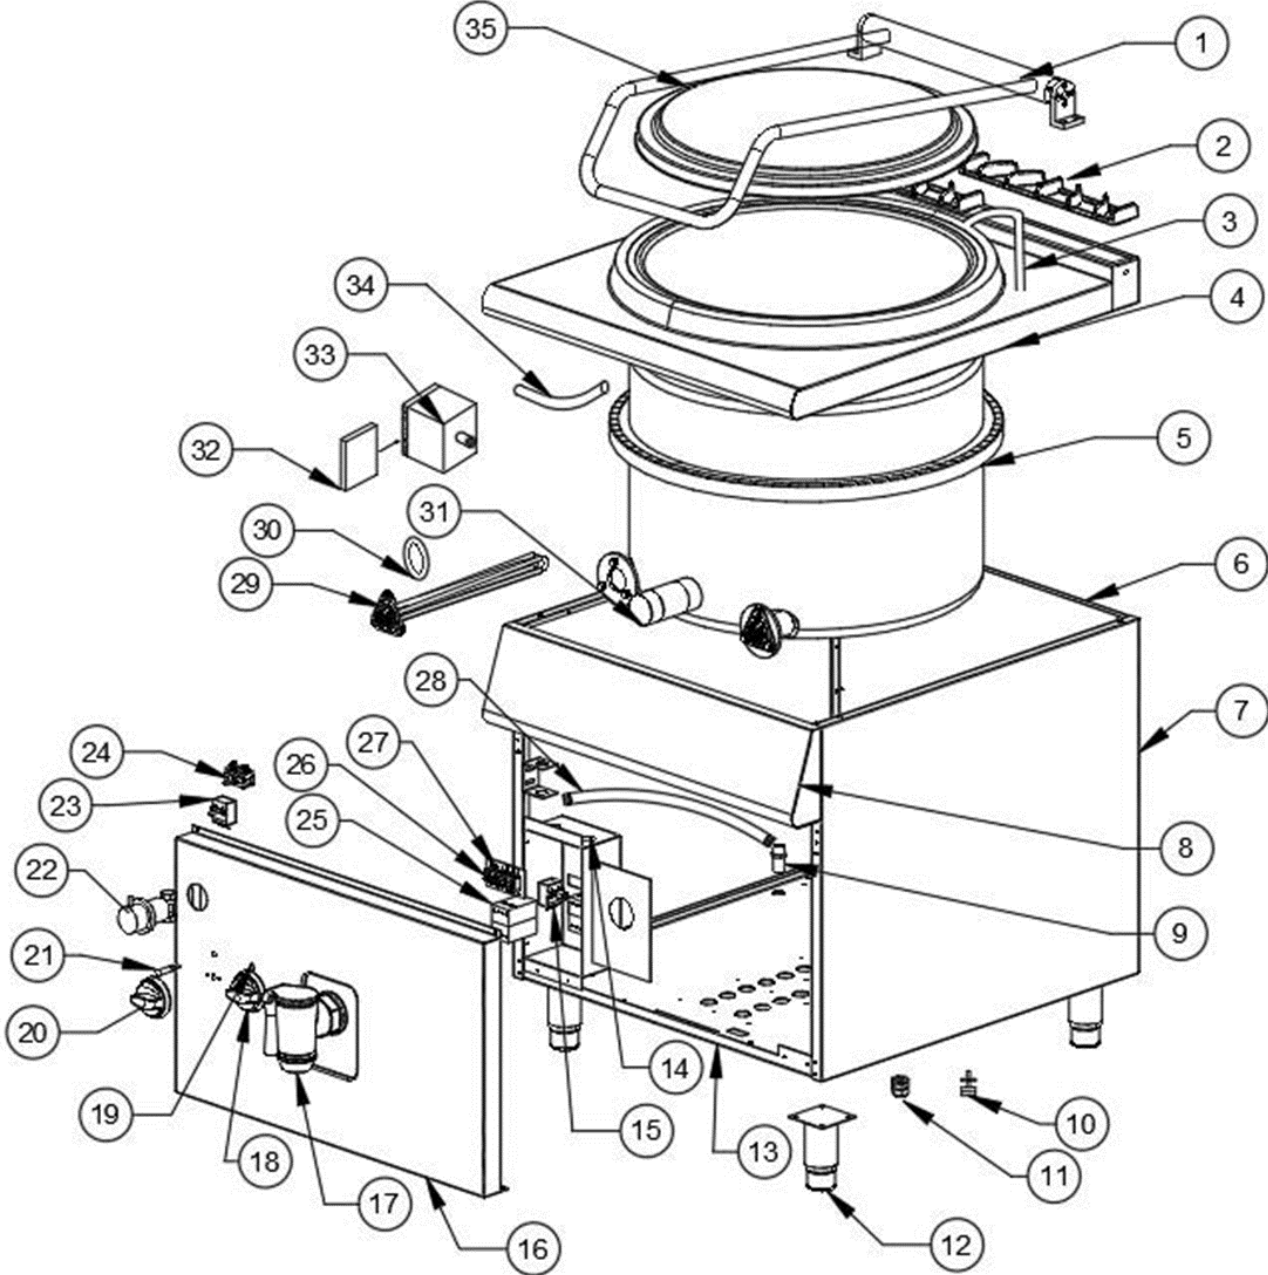

Spare part information

7178.3110

CombiSteel

7178.3110

Spare part list 7178.3110

POS:	Art.No.:	Omschrijving:	Aantal:
1	**	Lifting Mechanism	1
2	CS9289.0280	Iron Cast Chimney	2
3	**	Water Filling Part	1
4	**	Worktop + Tank 150 lt	1
5	**	Isolation Wool Aluminum Foil 2450mm	1
6	**	Back Panel	1
7	**	Right Side Panel	1
8	**	Front Part	1
9	**	Water Inlet Nipple 60mm	1
10	**	Grounding Terminal	1
11	**	Cable Gland PG 21	1
12	CS9289.0405	Adjustable Leg	4
13	**	Bottom Panel	1
14	**	Installation Part	1
15	CS9289.0001	Limit Thermostat 230°C	1
16	**	Front Part	1
17	CS9289.0635	Drain Valve 2"	1
18A	CS9289.0650	Ø6 Knob	1
18B	CS9289.0901	O-1 Knob Bottom	1
19	CS9289.0135	Green Light Indicator	1
20A	CS9289.0650	Ø6 Knob	1
20B	CS9289.0900	100-180° Knob Bottom	1
21	CS9289.0050	Red Light Indicator	1
22	CS9289.1546	Water Faucet	1
23	CS9289.0630	Thermostat 180°C	1
24	CS9162.0181	O-1 Switch Monophase	1
25	CS9289.0140	Contactora 5.5kW	2
26	CS9289.0685	Elc. Terminal 5x3 White	1
27	**	Fiber Elc. Terminal Bottom 6	1
28	CS9289.1498	Water Inlet Pipe	1
29	CS9289.0625	Resistance 6 kW	2
30	CS9289.0626	Resistance Gasket Ø47xØ7	2
31	**	Nipple 2" Drain 100mm	1
32	**	100x100mm Odor Filter	2
33	**	Filter Part	1
34	**	Flex Metal 300mm 1/2"-1/2"	1
35	**	Lid	1
36	**	Shell Heat Transfer Oil S2	30 lt
.		## = Parts cannot be ordered separately.	
.		** = No article number known, must be requested specifically.	