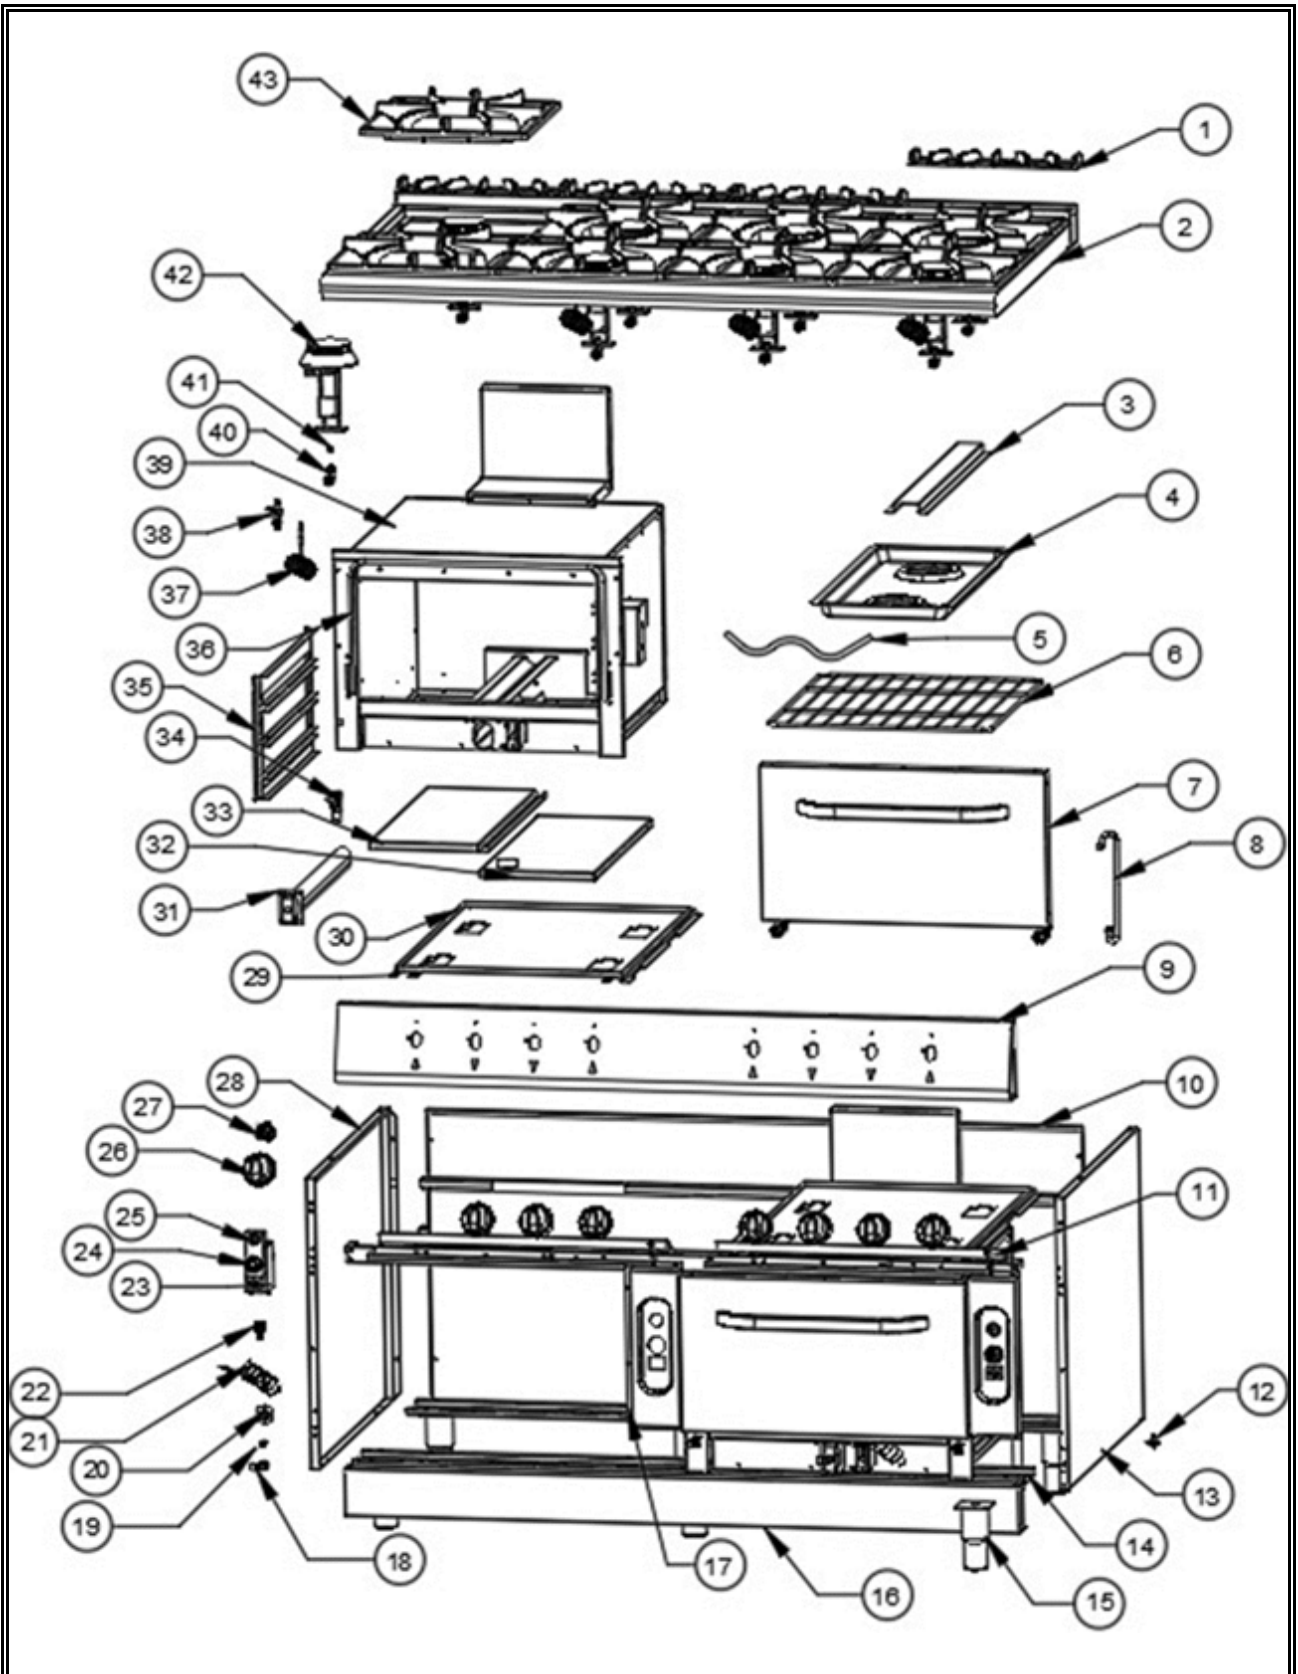

# Spare part information

**7178.3030**

**CombiSteel**

**7178.3030**

## Spare part list 7178.3030

POS:	Art.No.:	Omschrijving:	Aantal:
1	CS9289.0280	Iron Cast Chimney	4
2	**	Top Table	1
3	**	Top Table Support Part	2
4	**	Oil Collector Sheet	4
5	CS9289.0985	Range Oven Igniter Cable	2
6	CS7178.9065	GN 2/1 Oven Grate	2
7	**	1 Module Oven Door	2
8	**	900mm 1/2 Yellow Flex	2
9	**	Front Panel	1
10	**	Back Panel	1
11	**	Gas Tank	2
12	**	Grounding Terminal	1
13	**	Right Side Panel	1
14	**	Legs Fixing Part	2
15	CS9289.0405	Adjustable Legs	6
16	**	Nether Panel	1
17	**	Front Side Panel	2
18	CS9289.1035	L Injector Fitting Part	2
19A	CS9289.1060	M8 Long Inj Ø1.20mm LPG	2
19B	CS9289.1552	M8 Long Inj Ø1.90mm NG	2
20	**	Injector Conservative	2
21	CS9289.1040	Thermocouple	2
22	**	1/2-3/8 Nipple	2
23	CS9401.0135	100-340°C Oven Gas Valve	2
24	CS9401.0012	Minisit Knob	2
25	CS9000.0110	Sit Case + Igniter (Oven Gas Valve)	2
26A	CS9289.0660	Ø8 Knob	8
26B	CS9289.0907	Knob Bottom With Igniter	8
27	CS9289.0075	Gas Valve	8
28	**	Left Side Panel	1
29	**	Burner Support Part	4
30	**	Burner Fixed Part	2
31	CS9289.0430	570 mm Oven Burner	2
32	**	Oven Bottom Plate Right	2
33	**	Oven Bottom Plate Left	2
34	CS9289.0730	Oven Pilot	2
35	**	Oven Grate Sliders	4
36	CS9289.0425	1 Module Oven Door Gasket	2
37	CS9289.1035	M8 800mm Thermocouple	8
38	CS9289.0720	Pilot	8

## Spare part list 7178.3030

POS:	Art.No.:	Omschrijving:	Aantal:
39	**	900 Serie 1 Module Oven Block	2
40	CS9289.1035	L Injector Fitting Part	8
41A	CS9289.0355	M8 Ø1.60mm Inj LPG	8
41B	CS9289.0325	M8 Ø2.20mm Inj NG	8
42	CS9289.0715	Burner	8
43	CS9289.0275	Top Grate of Cooker	8
.		## = Parts cannot be ordered separately.	
.		** = No article number known, must be requested specifically.	